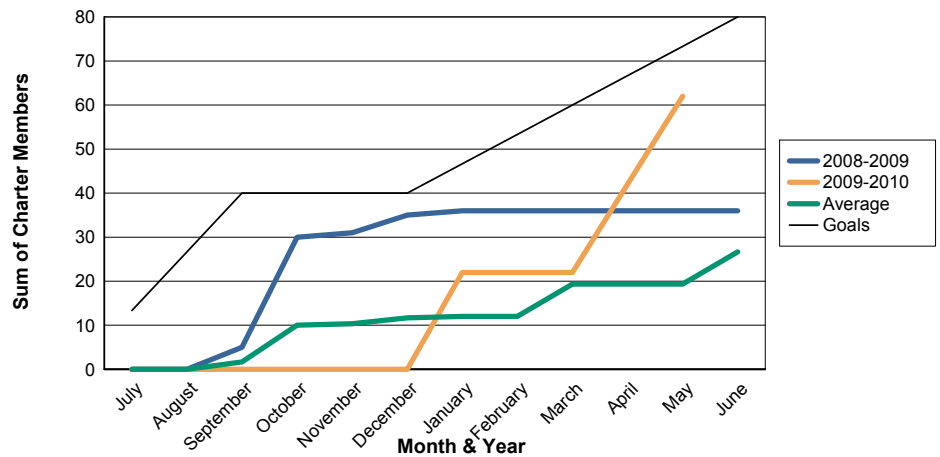

3 Year Comparisons for GMT Constitutional Area 3

By GMT District

As of May 2010

Sum of New Clubs/ Month & Year

For District G 1

Sum of Dropped Clubs/ Month & Year

For District G 1

Sum of Net Clubs/ Month & Year

For District G 1

Sum of Charter Members/ Month & Year

For District G 1

3 Year Comparisons for GMT Constitutional Area 3

By GMT District

As of May 2010

Sum of New Members/ Month & Year

For District G 1