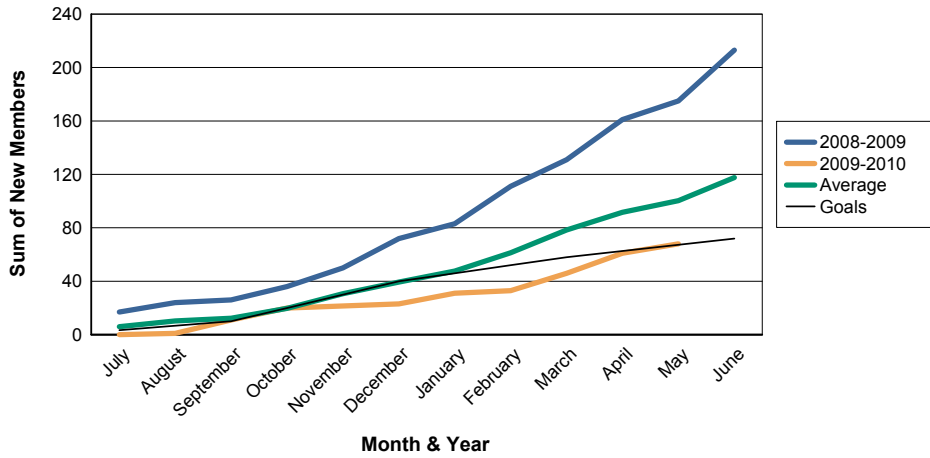

For District G 1

Sum of Charter Members/ Month & Year

For District G 1

3 Year Comparisons for GMT Constitutional Area 3

By GMT District

As of May 2010

Sum of New Members/ Month & Year

For District G 1

Sum of Dropped Members/ Month & Year

For District G 1

Sum of Net Members/ Month & Year

For District G 1