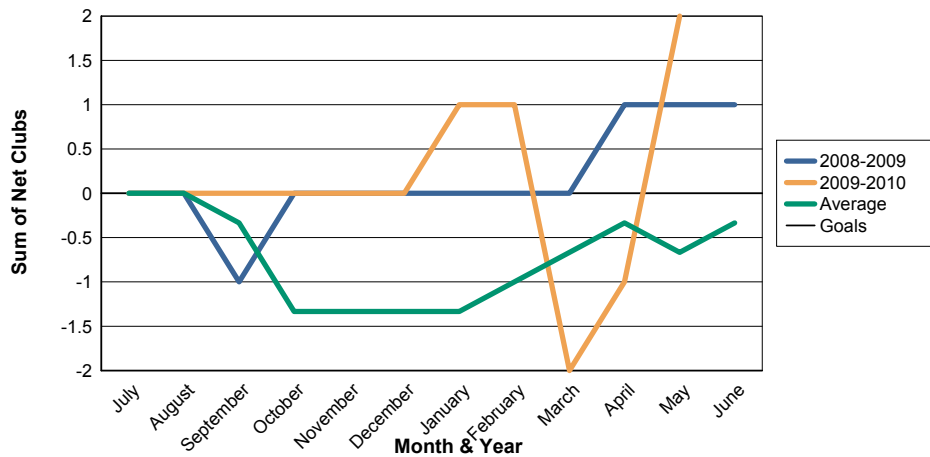

Sum of Net Clubs/ Month & Year

For District G 1