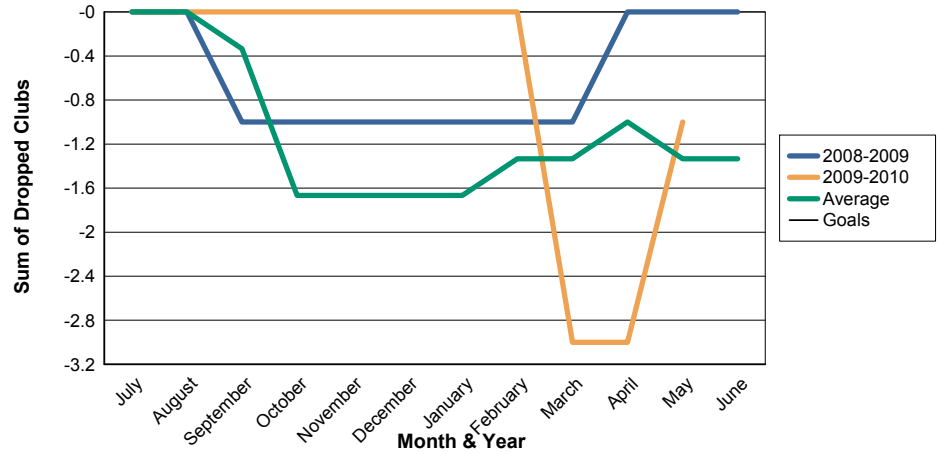

3 Year Comparisons for GMT Constitutional Area 3

By GMT District

As of May 2010

Sum of New Clubs/ Month & Year

For District G 1

Sum of Dropped Clubs/ Month & Year

For District G 1

Sum of Net Clubs/ Month & Year