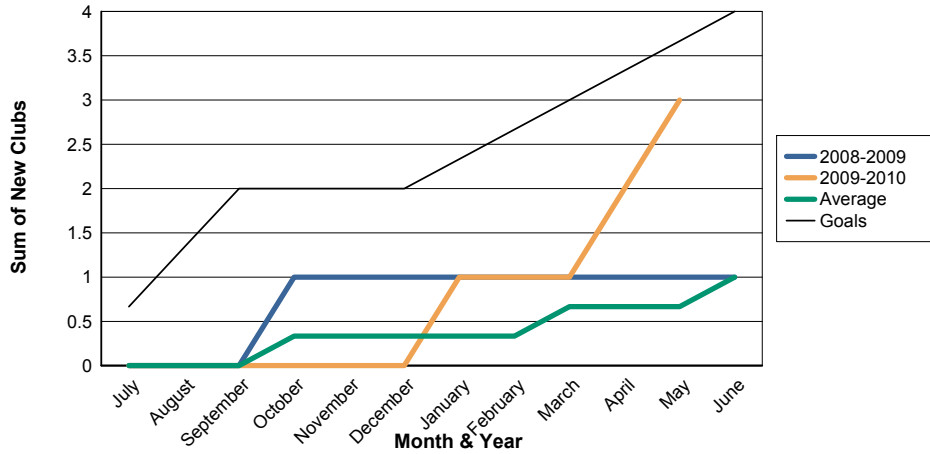

3 Year Comparisons for GMT Constitutional Area 3

By GMT District

As of May 2010

Sum of New Clubs/ Month & Year

For District G 1

Sum of Dropped Clubs/ Month & Year

For District G 1

Sum of Net Clubs/ Month & Year