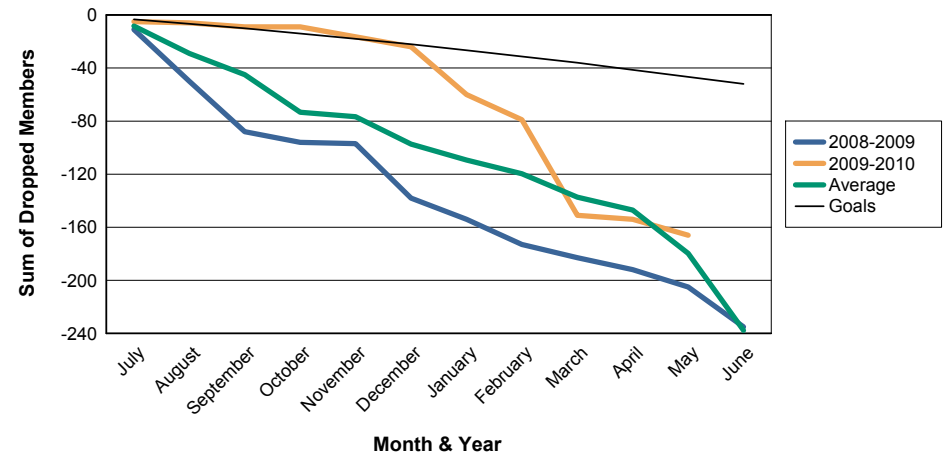

For District G 1

Sum of Charter Members/ Month & Year

For District G 1

3 Year Comparisons for GMT Constitutional Area 3

By GMT District

As of May 2010

Sum of New Members/ Month & Year

For District G 1

Sum of Dropped Members/ Month & Year

For District G 1

Sum of Net Members/ Month & Year

For District G 1